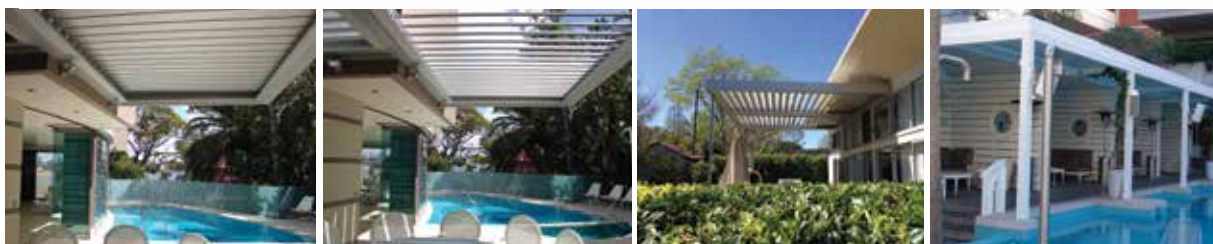

AEROTECH SERIES - OPENING LOUVRED ROOF

The next generation in outdoor living. Aerotech Series - Opening Louvred Roof Systems combine clear, simple architectural lines with advanced engineering ingenuity.

- Total climate control can be achieved by efficiently controlling the light, heat & ventilation to your alfresco space as outside conditions change.
- Our range of control options give you complete functionality of the Aerotech roof with options such as tracking the sun's movement or close the louvres when it rains .
- The Aerotech Louvred Roof is designed with a distinctive architectural appearance offering clean, unobstructed vision through the linear aluminium blades.
- Manufactured utilising non-corrosive materials including 6061 extruded aluminium blades. All hardware & components are produced from 316 stainless steel.
- Available in a wide range of finishes including anodised finishes, Interpon & Dulux powder coat finishes, providing endless design options.
- Aerotech Aluminium Louvred Roofs are engineered & manufactured in accordance with the wind & design codes of Australia, NZ, Asia, Europe & the United States.

AEROTECH SERIES - OPENING LOUVRED ROOF

Please note illustrations are not to scale. All measurements are in millimetres.

MODELS	LINEAR 195	LINEAR 215
MAX. WIDTH	3400	4000
MAX. PIVOT	7000	7000
BLADE TYPE	LINEAR DESIGN	LINEAR DESIGN
BLADE SIZE	195mm X 32mm	215mm X 35mm
OPTIMUM SPACING	184mm	203mm
BLADE CONSTRUCTION	EXTRUDED ALUMINIUM	EXTRUDED ALUMINIUM
GUTTER SIZE	145mm X 45mm	145mm X 45mm
GUTTER CONSTRUCTION	EXTRUDED ALUMINIUM	EXTRUDED ALUMINIUM
OPERATION TYPE	MOTORISED	MOTORISED
ELECTRIC MOTOR	ELERO XL (GERMAN MANUFACTURED)	ELERO XL (GERMAN MANUFACTURED)
CONTROL OPTIONS	RAIN/SUN/WIND & TIMER	RAIN/SUN/WIND & TIMER
SWITCHING OPTIONS	REMOTE & HARD WIRED	REMOTE & HARD WIRED