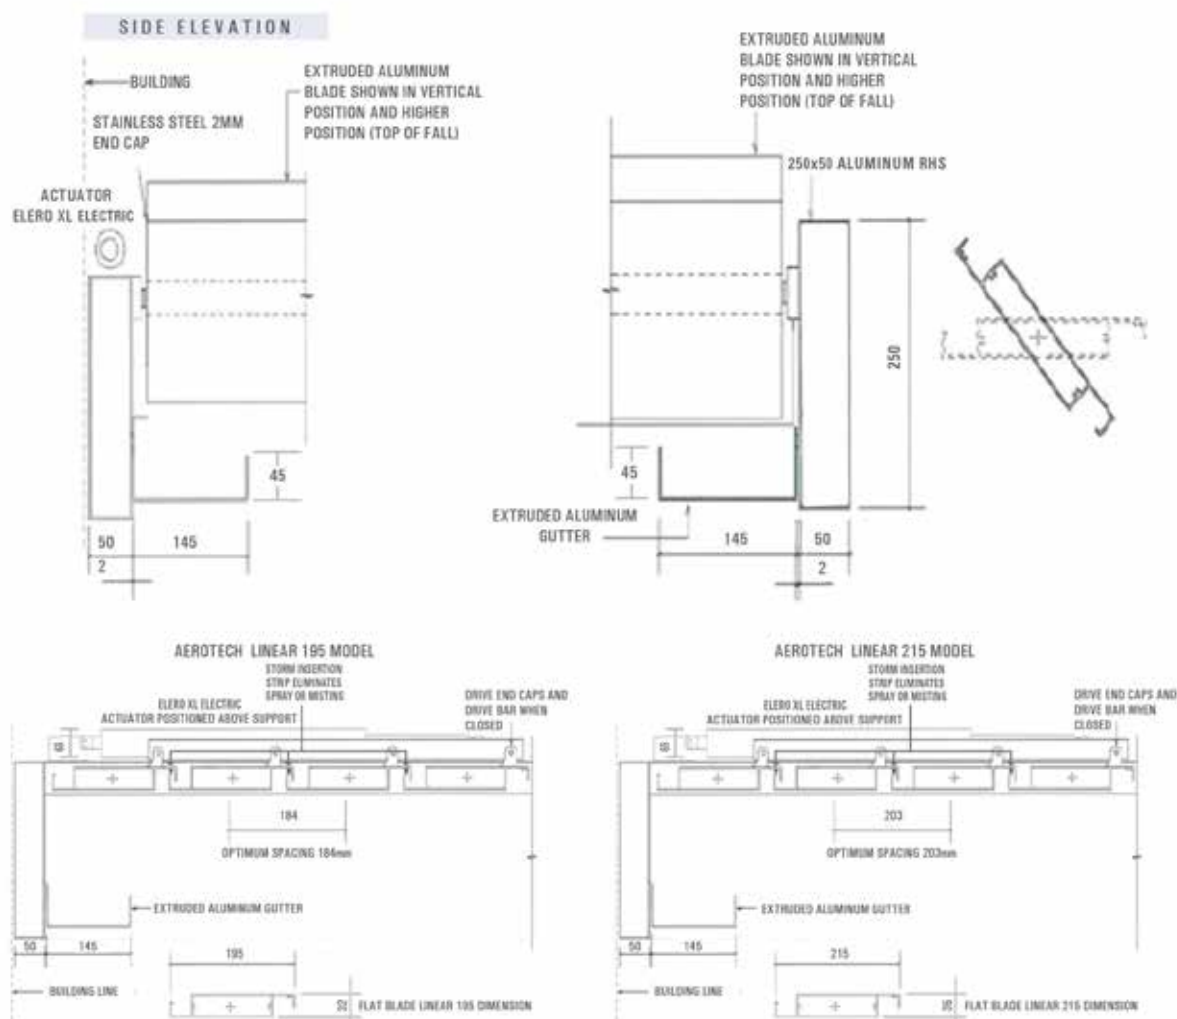

AEROTECH SERIES - OPENING LOUVRED ROOF

The next generation in outdoor living. Aerotech Series - Opening Louvred Roof Systems combine clear, simple architectural lines with advanced engineering ingenuity.

- Total climate control can be achieved by efficiently controlling the light, heat & ventilation to your alfresco space as outside conditions change.
- Our range of control options give you complete functionality of the Aerotech roof with options such as tracking the sun's movement or close the louvres when it rains .
- The Aerotech Louvred Roof is designed with a distinctive architectural appearance offering clean, unobstructed vision through the linear aluminium blades.
- Manufactured utilising non-corrosive materials including 6061 extruded aluminium blades. All hardware & components are produced from 316 stainless steel.
- Available in a wide range of finishes including anodised finishes, Interpon & Dulux powder coat finishes, providing endless design options.
- Aerotech Aluminium Louvred Roofs are engineered & manufactured in accordance with the wind & design codes of Australia, NZ, Asia, Europe & the United States.

AEROTECH SERIES - OPENING LOUVRED ROOF

Please note illustrations are not to scale. All measurements are in millimetres.

MODELS	LINEAR 195	LINEAR 215
MAX. WIDTH	3400	4000
MAX. PIVOT	7000	7000
BLADE TYPE	LINEAR DESIGN	LINEAR DESIGN
BLADE SIZE	195mm X 32mm	215mm X 35mm
OPTIMUM SPACING	184mm	203mm
BLADE CONSTRUCTION	EXTRUDED ALUMINIUM	EXTRUDED ALUMINIUM
GUTTER SIZE	145mm X 45mm	145mm X 45mm
GUTTER CONSTRUCTION	EXTRUDED ALUMINIUM	EXTRUDED ALUMINIUM
OPERATION TYPE	MOTORISED	MOTORISED
ELECTRIC MOTOR	ELERO XL (GERMAN MANUFACTURED)	ELERO XL (GERMAN MANUFACTURED)
CONTROL OPTIONS	RAIN/SUN/WIND & TIMER	RAIN/SUN/WIND & TIMER
SWITCHING OPTIONS	REMOTE & HARD WIRED	REMOTE & HARD WIRED