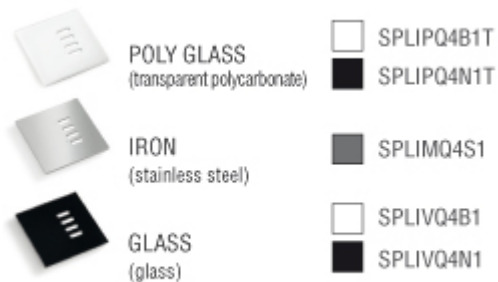

Wall Switch Operating 2 or 4 Roofs

Stylish and simple to fix: all you need is bi-adhesive tape.

These wireless transmitters are available in polycarbonate and on request:

- Glass
- Steel
- Transparent polycarbonate

Powered with 3-year life batteries.

Code: TVTXI868BB04

Code: TVTXI868NN04 (Black)

Interchangeable frames available on request:

Shown is a 2 -4 channel model –
Number of buttons on display face
will vary depending on the number
of motors added to system.

TECHNICAL SPECIFICATIONS

Power supply 3V ± 10%

Lithium battery CR2430

Protection rating IP20

Dimensions 86 x 86 x 9,5 mm