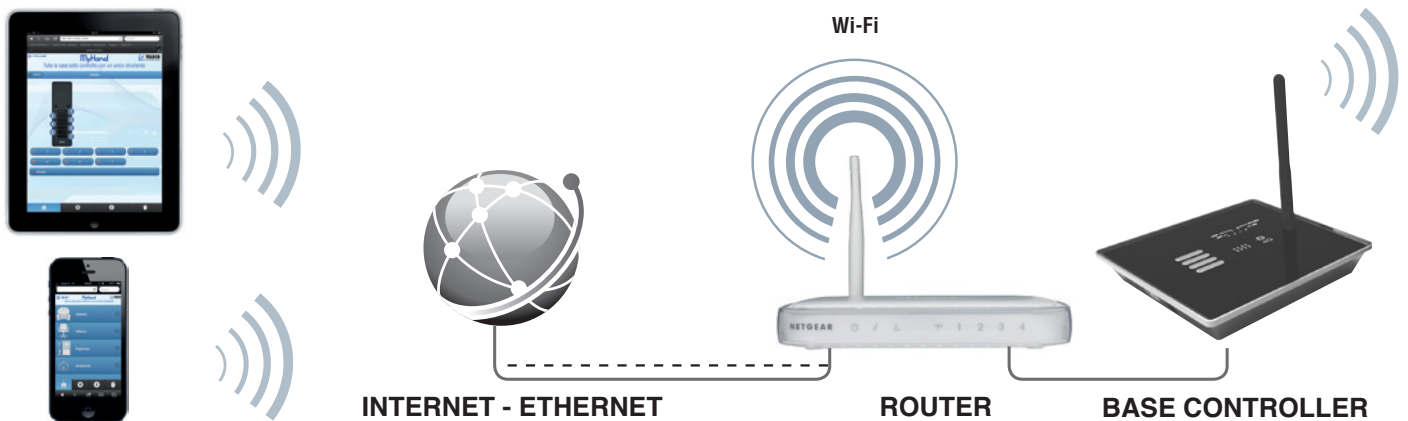

Skymax Wireless Automation

Adapt your home to your habits
with just a touch of

Tablet, Smartphone or PC

SO SIMPLE TO CREATE SCENARIOS AND PROGRAM THE WEEKLY TIMER

Complete solutions, no wires

SkyMax 

Skymax Wireless Automation lets you interact with all automated systems from anywhere in your home through PC, Tablet or Smartphone, connecting up to your Wi-Fi router without having to install applications.

CONNECT UP TO YOUR WI-FI ROUTER WITHOUT APPS

SIMPLE TO CREATE SCENARIOS AND PROGRAM THE WEEKLY TIMER USER-FRIENDLY INTERFACE

STYLISH AND MODERN DESIGN IT FITS IN DISCREETLY ANYWHERE

PLUG&PLAY

IN JUST A FEW MINUTES:

1. CONNECT UP TO YOUR PC OR SMARTPHONE
2. RECREATE ALL THE ROOMS WITH THE USER-FRIENDLY INTERFACE
3. PROGRAM THE WEEKLY TIMER